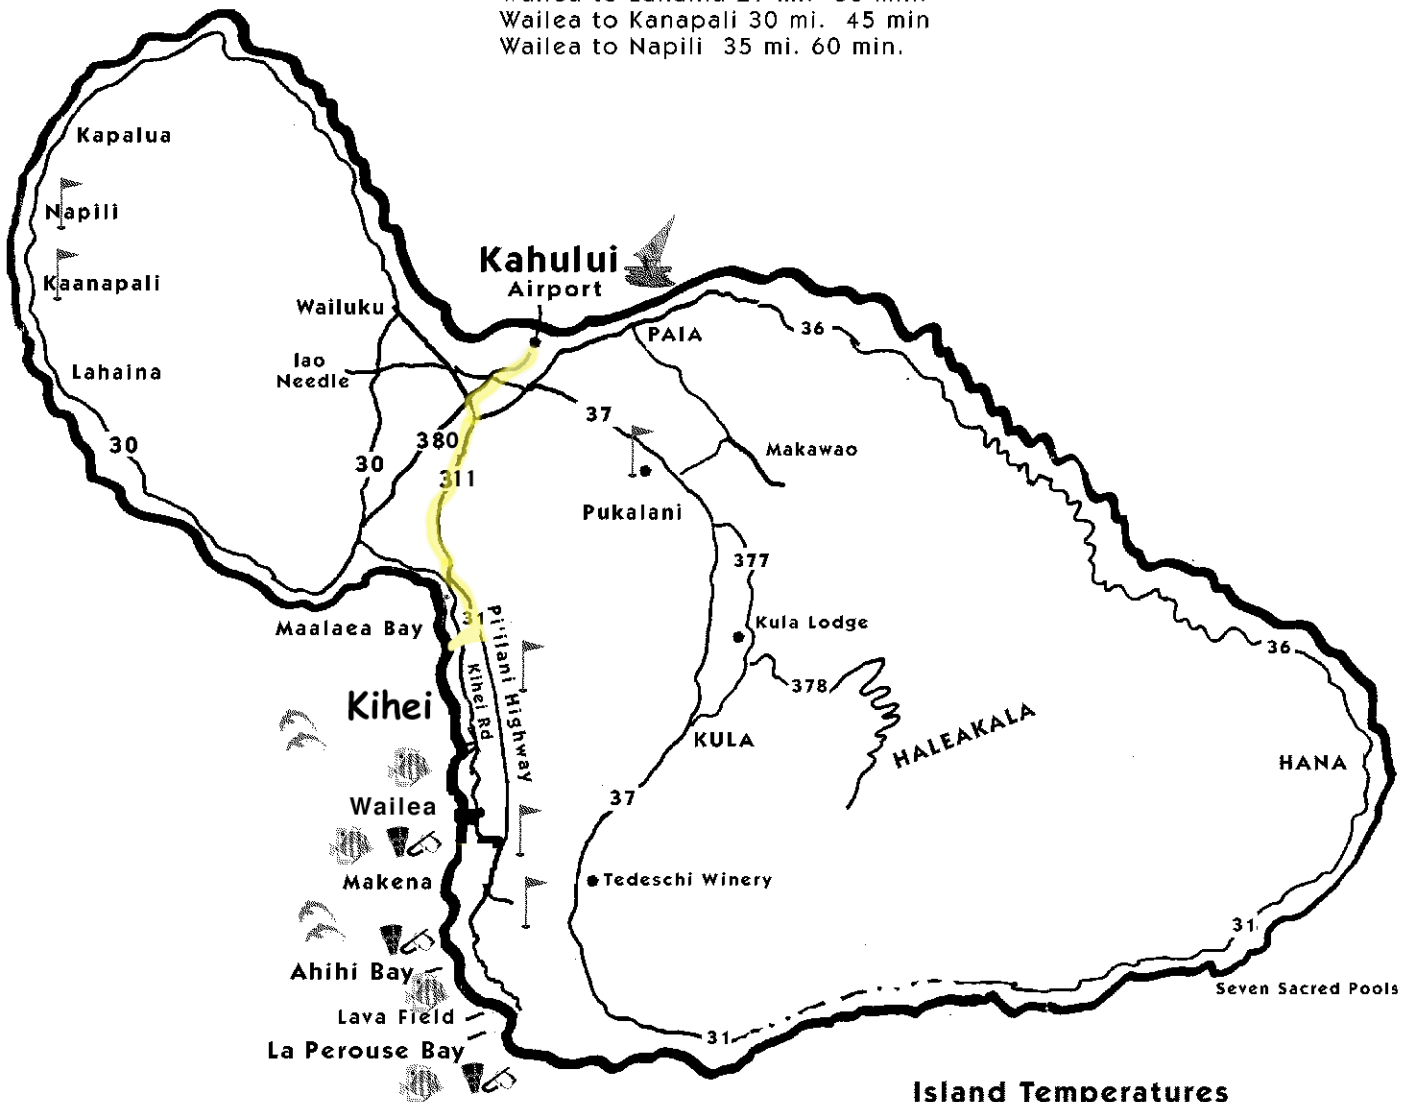

ISLAND OF MAUI

Mileage & Approximate Driving Time

It is 17 miles from Kahului Airport to Wailea

Wailea to Hana 65 mi. 3.5 hrs each way

Wailea to Haleakala Park Lookout 45 mi. 2.5 hrs each way

Wailea to Lahaina 27 mi. 30 min.

Wailea to Kanapali 30 mi. 45 min.

Wailea to Napili 35 mi. 60 min.

Island Temperatures

Kihei	78°F. to 85°F
Kahului	70°F to 80°F
Kula	50°F to 80°F
Lahaina	78°F to 85°F
Hana	65°F to 80°F
Haleakala	20°F to 55°F